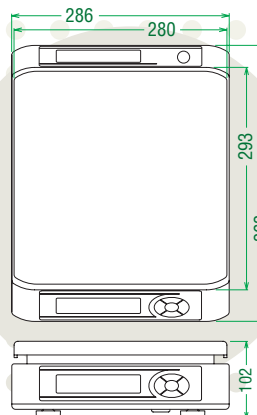

### Large Display Panel

The LCD panel is large and positioned at an angle for easy viewing to prevent misreading. A dual display (front and back) model is also available on order.

## Specifications

	<Small>		<Large>	
Platter size	230 x 200 mm		280 x 293 mm	
Capacity and minimum graduation	Approval type	Non approval type	Approval type	Non approval type
	3 kg/1 g (0 ~ 1.5 kg), 2 g (1.5 ~ 3 kg)	3 kg/1 g	15 kg/5 g (0 ~ 7.5 kg), 10 g (7.5 ~ 15 kg)	15 kg/5 g
	6 kg/2 g (0 ~ 3 kg), 5 g (3 ~ 6 kg)	6 kg/2 g	30 kg/10 g (0 ~ 15 kg), 20 g (15 ~ 30 kg)	30 kg/10 g
Weighing method	Electric resistance method			
LCD panel	Six digits (7-segment), character height 25 mm			
Display information	6-digit weight, battery indicator, decimal point, net weight indicator, stability indicator, minus sign, and unit of measurement			
Net weight measurement	Subtraction of tare weight by key input			
Power	Dry Cell 2 pieces (can be operated for 500 hours with alkaline dry D-Type batteries) or AC Adaptor (No Dry Cell and/or AC adaptor are included in the shipment) Auto Power Off function (can be set to 60 min., 20 min., or off)			
Operational temperature	-5 °C ~ 40 °C			
Outer dimensions (W x D x H)	236 x 282 x 100 mm		286 x 363 x 102 mm	
Weight	2.0 kg (excluding batteries)		3.2 kg (excluding batteries)	
Approvals	OIML, CE conformity for approval type			

## Dimensions

unit: mm

iPC (Small)

iPC (Large)

**ISHIDA CO., LTD.**

44 SANNO-CHO, SHOGOIN, SAKYO-KU  
KYOTO, 606-8392 JAPAN  
PHONE : 81-75-771-4141  
FACSIMILE: 81-75-751-1634  
URL: <http://www.ishidajapan.com>