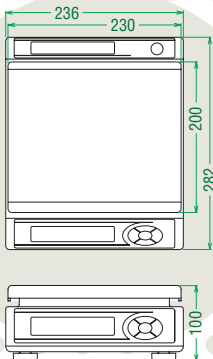

### Compact & Versatile

The iPC is a portable scale with a compact design. It allows users to measure weights of items from 1 g to 30 kg.

### Large Display Panel

The LCD panel is large and positioned at an angle for easy viewing to prevent misreading. A dual display (front and back) model is also available on order.

## Specifications

	<Small>		<Large>	
Platter size	230 x 200 mm		280 x 293 mm	
Capacity and minimum graduation	Approval type	Non approval type	Approval type	Non approval type
	3 kg/1 g (0 ~ 1.5 kg), 2 g (1.5 ~ 3 kg)	3 kg/1 g	15 kg/5 g (0 ~ 7.5 kg), 10 g (7.5 ~ 15 kg)	15 kg/5 g
	6 kg/2 g (0 ~ 3 kg), 5 g (3 ~ 6 kg)	6 kg/2 g	30 kg/10 g (0 ~ 15 kg), 20 g (15 ~ 30 kg)	30 kg/10 g
Weighing method	Electric resistance method			
LCD panel	Six digits (7-segment), character height 25 mm			
Display information	6-digit weight, battery indicator, decimal point, net weight indicator, stability indicator, minus sign, and unit of measurement			
Net weight measurement	Subtraction of tare weight by key input			
Power	Dry Cell 2 pieces (can be operated for 500 hours with alkaline dry D-Type batteries) or AC Adaptor (No Dry Cell and/or AC adaptor are included in the shipment) Auto Power Off function (can be set to 60 min., 20 min., or off)			
Operational temperature	-5 °C ~ 40 °C			
Outer dimensions (W x D x H)	236 x 282 x 100 mm		286 x 363 x 102 mm	
Weight	2.0 kg (excluding batteries)		3.2 kg (excluding batteries)	
Approvals	OIML, CE conformity for approval type			

## Dimensions

unit: mm

iPC (Small)

iPC (Large)

**ISHIDA CO., LTD.**

44 SANNO-CHO, SHOGOIN, SAKYO-KU  
KYOTO, 606-8392 JAPAN  
PHONE : 81-75-771-4141  
FACSIMILE: 81-75-751-1634  
URL: <http://www.ishidajapan.com>